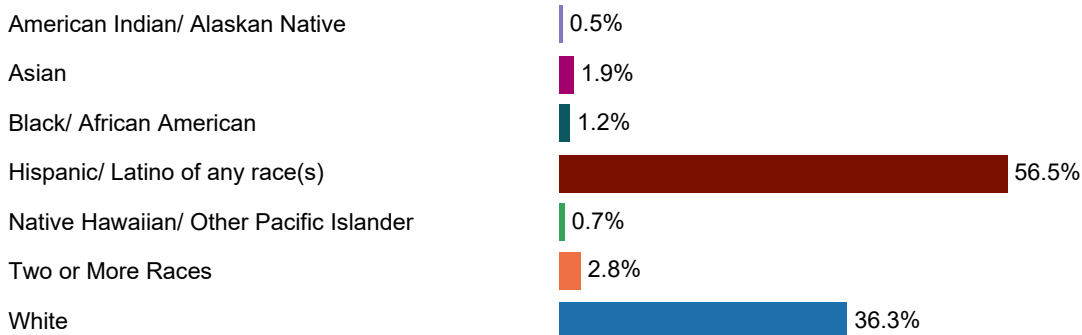

Mount Vernon School District

2022-23

Total Student Enrollment

6,742

Gender

Race/Ethnicity

Program and Characteristic